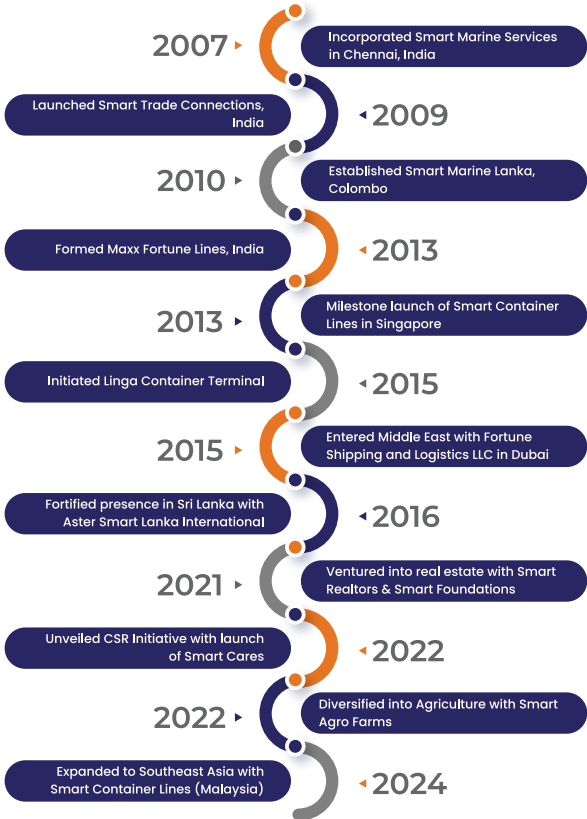

The Top Management @ SMG has successfully transformed their strategic ideas into established business services, enabling the company to be a leader in global logistics within a short span of over a decade.

M. Manikandan
Deputy General Manager

Jesuraj A
Asst. General Manager

Smart Marine

Transforming Challenges into Milestones

NVOCC Operations

Smart Marine is a registered MTO licensed NVOCC operator equipped with container inventory stock of 4000+ containers, established global connectivity, and a strong reputation with Carrier and Feeder Operators. Our single window system meets principals' requirements like costing, market information, and other essential services.