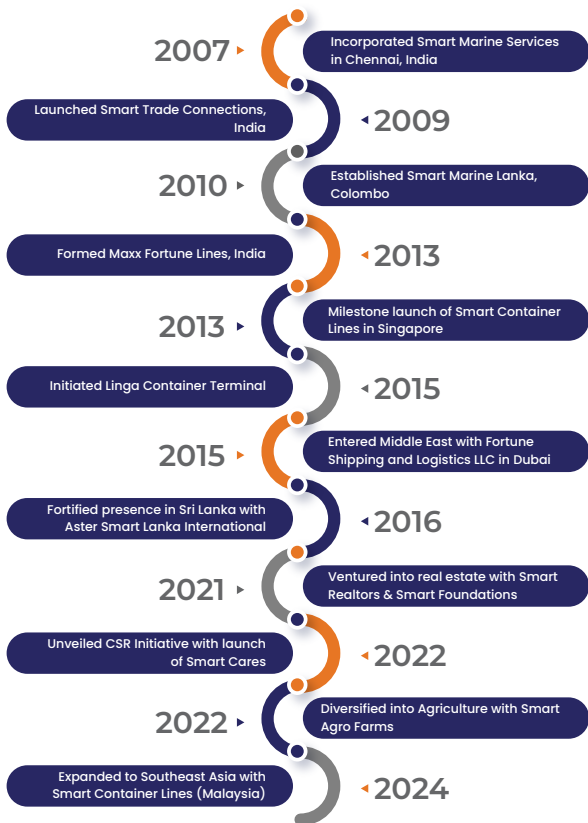

Transforming Challenges into Milestones

NVOCC Operations

Smart Marine is a registered MTO licensed NVOCC operator equipped with container inventory stock of 4000+ containers, established global connectivity, and a strong reputation with Carrier and Feeder Operators. Our single window system meets principals' requirements like costing, market information, and other essential services.